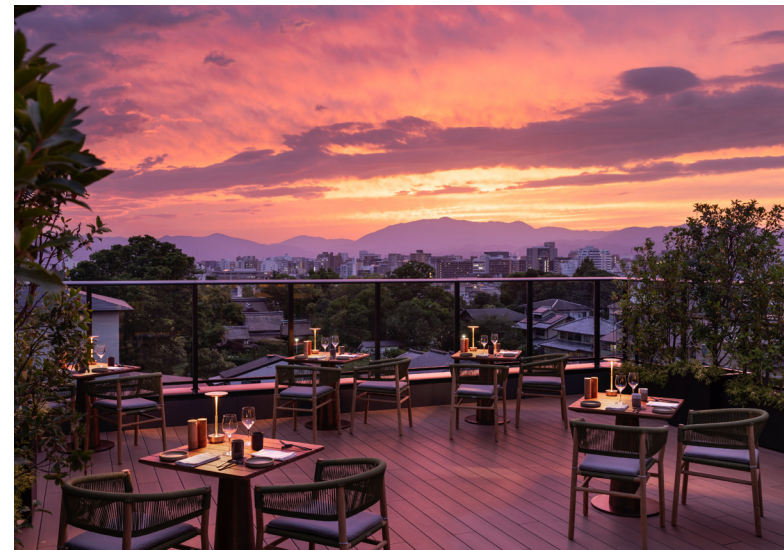

Embark on a holistic wellness journey at Six Senses Spa, where smart technology meets traditional healing methods and the essence of Zen culture; or enjoy ultra-seasonal dining experiences at Sekki, our all-day dining rooted in the local and sustainable Eat With Six Senses ethos. Savor aromatic brews and sweet treats at Cafe Sekki or unwind with crafted concoctions at Nine Tails bar.

FEATURES

- **A Cultural Tribute:** Six Senses Kyoto beautifully marries a modern experience with the elegance of the Heian period, showcasing 504 hand-crafted Rakuyaki tiles in the lobby that evoke the sacred Mount Kurama and the art of the ancient capital.

- **Holistic Wellness Sanctuary:** Indulge in personalized wellness journeys at Six Senses Spa, featuring a locally inspired Ah-un treatment, merging Zen philosophies with cutting-edge recovery techniques for body and mind rejuvenation.
- **Seasonal Culinary Adventure:** Dining at Sekki offers a vibrant journey through Japan's 24 solar seasons, with hyper-seasonal menus crafted from local ingredients, ensuring every meal is a delightful discovery of flavors and sustainability.

KYOTO, JAPAN

Six Senses Kyoto

LOCATION

431 MYŌHŌIN MAEKAWACHŌ,
HIGASHIYAMA WARD, KYOTO,
605-0932, JAPAN

[SIXSENSES.COM/KYOTO](https://senses.com/kyoto)

@SIXSENSESKYOTO