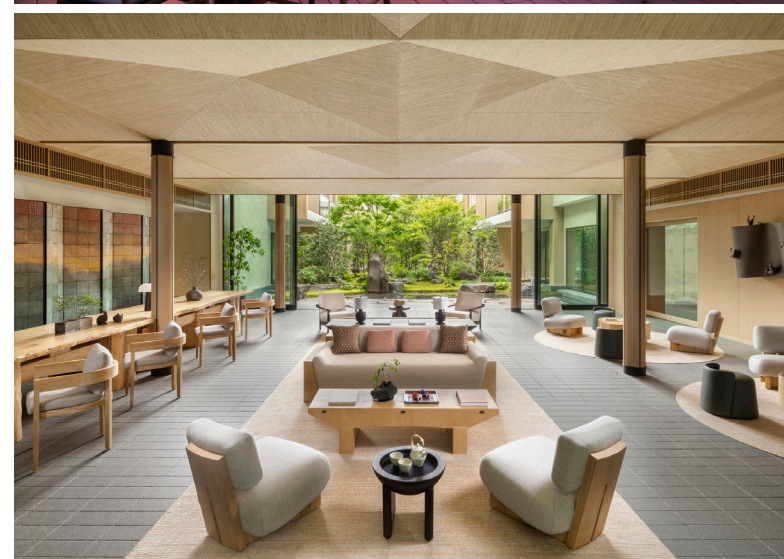

FEATURES

- **A Cultural Tribute:** Six Senses Kyoto beautifully marries a modern experience with the elegance of the Heian period, showcasing 504 hand-crafted Rakuyaki tiles in the lobby that evoke the sacred Mount Kurama and the art of the ancient capital.

- **Holistic Wellness Sanctuary:** Indulge in personalized wellness journeys at Six Senses Spa, featuring a locally inspired Ah-un treatment, merging Zen philosophies with cutting-edge recovery techniques for body and mind rejuvenation.
- **Seasonal Culinary Adventure:** Dining at Sekki offers a vibrant journey through Japan's 24 solar seasons, with hyper-seasonal menus crafted from local ingredients, ensuring every meal is a delightful discovery of flavors and sustainability.

KEY FACTS

- **Number of Rooms:** 81
- **Square Footage:** 450 to 2600 sq ft
- **Opening Date:** April 2024

Design touches inspired by the literary masterpiece *The Tale of Genji* as well as ancient folklores are woven through the hotel, embodying the aesthetics and elegant sensibility of the notion of Miyabi back in the period. Choose your view in one of our 81 rooms and suites – either our internal courtyard, the city, or the garden of the famous 16th-century Toyokuni Shrine opposite us.